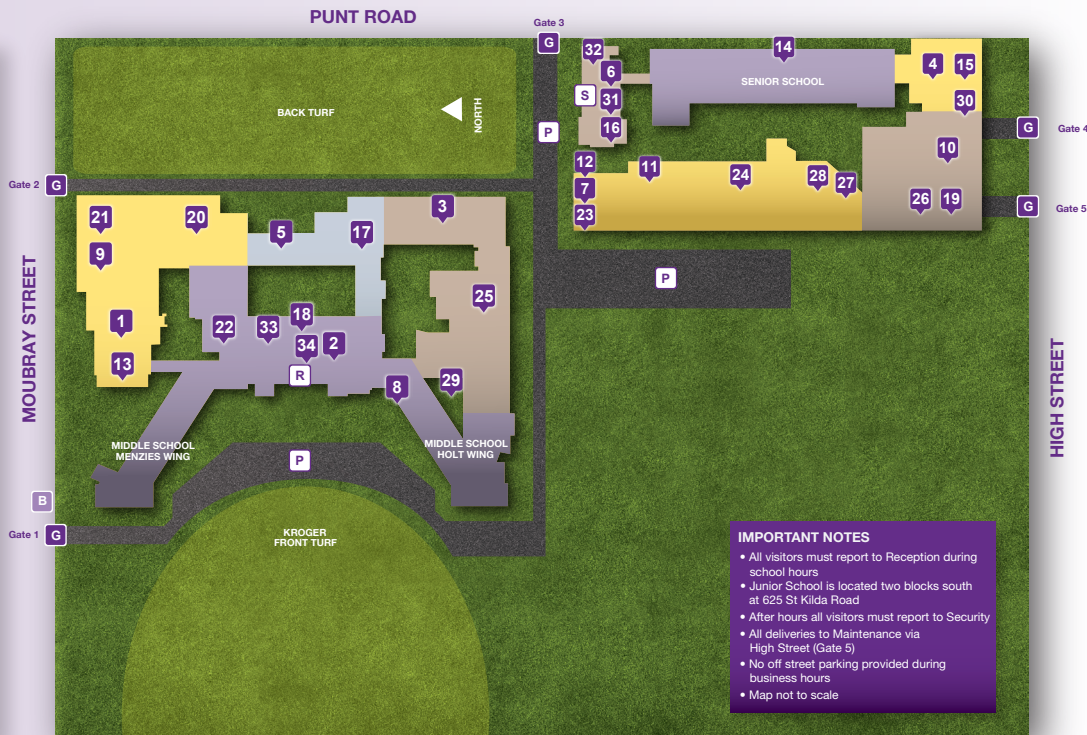

### Key

Gate	G
Visitor Parking	P
Reception	R
Security	S
Bus Stop	B
Adamson Hall (1st Floor)	1
Admissions Office	2
Art Department (Ground & 1st Floors)	3
Careers Centre (1st Floor)	4
Cato Room	5
Chapel (1st Floor)	6
Chaplain	7
Deputy Head of Campus	8
Drama & Dance Studios (Ground Floor)	9
Games Hall (1st Floor)	10
Gymnasium (1st Floor)	11
Head of Campus	12
Head of Middle School	13
Head of Senior School (1st Floor)	14
Heads of Houses (1st Floor)	15
Health Centre	16
IT Service Desk	17
Memorial Library (1st Floor)	18
Maintenance	19
Middle School Cafeteria	20
Music School (1st, 2nd Floors)	21
Principal	22
Print Services	23
Samuel Swimming Pool	24
Science Department	25
Senior School Cafeteria (1st Floor)	26
Senior School Lecture Theatre (1st Floor)	27
Sports Directorate	28
Smorgon Atrium	29
Study Centre (2nd Floor)	30
Secondhand Uniform Shop	31
Uniform Shop	32
Waugh Room	33
Wesley College Institute (Mezzanine)	34