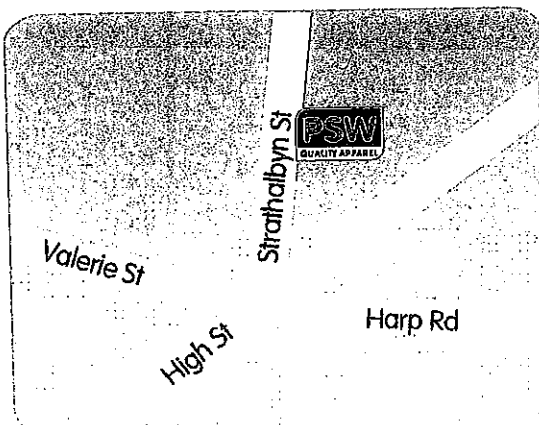

PSW Kew
12 Strathalbyn Street, East Kew 3102
Phone: 03 9819 7809

Online Ordering and Shop Hours available: www.psw.com.au
NOTE: Prices are reviewed annually and subject to change

All Prices include GST

Where:

PSW East Kew

12 Strathalbyn Street

East Kew, VIC 3102

Phone: 03 9819 7809

Shop Hours:

Mon to Fri: 8.30am - 5.00pm

Saturday: 9.00am - 5.00pm